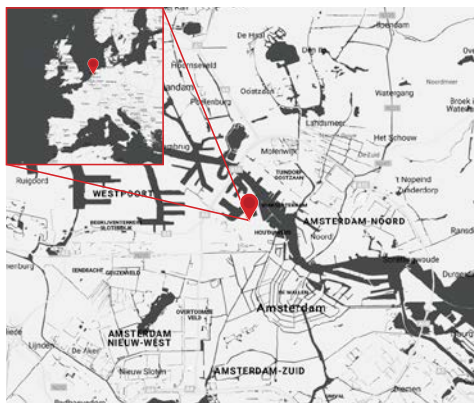

# Amsterdam

## SF AMS1

This data center is close to the center of the City of Amsterdam with excellent transport links.

Capacity		Capabilities	
Utility	30 MVA redundant	Portal	Ticketing, data, & analytics
IT	18 MW (N+1)	Hands	Smart & Remote
Building	2-story, 194,000 sq ft	ITSM	InCommand®
Halls	5-12 / 1,000-10,000 sq ft	Security	24/7 staff, CCTV
Density	25kW+ per rack	Features	Design flexibility
Cooling	Chillers & CRACs		Strong network connectivity
PUE	1.25		Close proximity to transportation
Connectivity		Certifications	
Telcos	15	SSAE 16 CERTIFIED	   
MMRs	Dual	(SOC2 / Type 1+2)	
Cloud	AWS, Azure, GCP		
Carriers	BT, CenturyLink (Level3), Colt Telecom, EuNetworks, Eurofiber, GTT, KPN Eurorings, Orange Business Netherlands BV, Relined, Surfnet, Tele2, Verizon, VodafoneZiggo, Vodafone - Network Factory, Zayo		

Positioned in a prime location inside the A10 and less than 4 km from the city center, with access to a dozen carriers and multiple diverse fiber entry points.

Our InCommand Services offer a range of fully managed Facility and IT infrastructure management solutions, as well as real-time access to data center analytics.